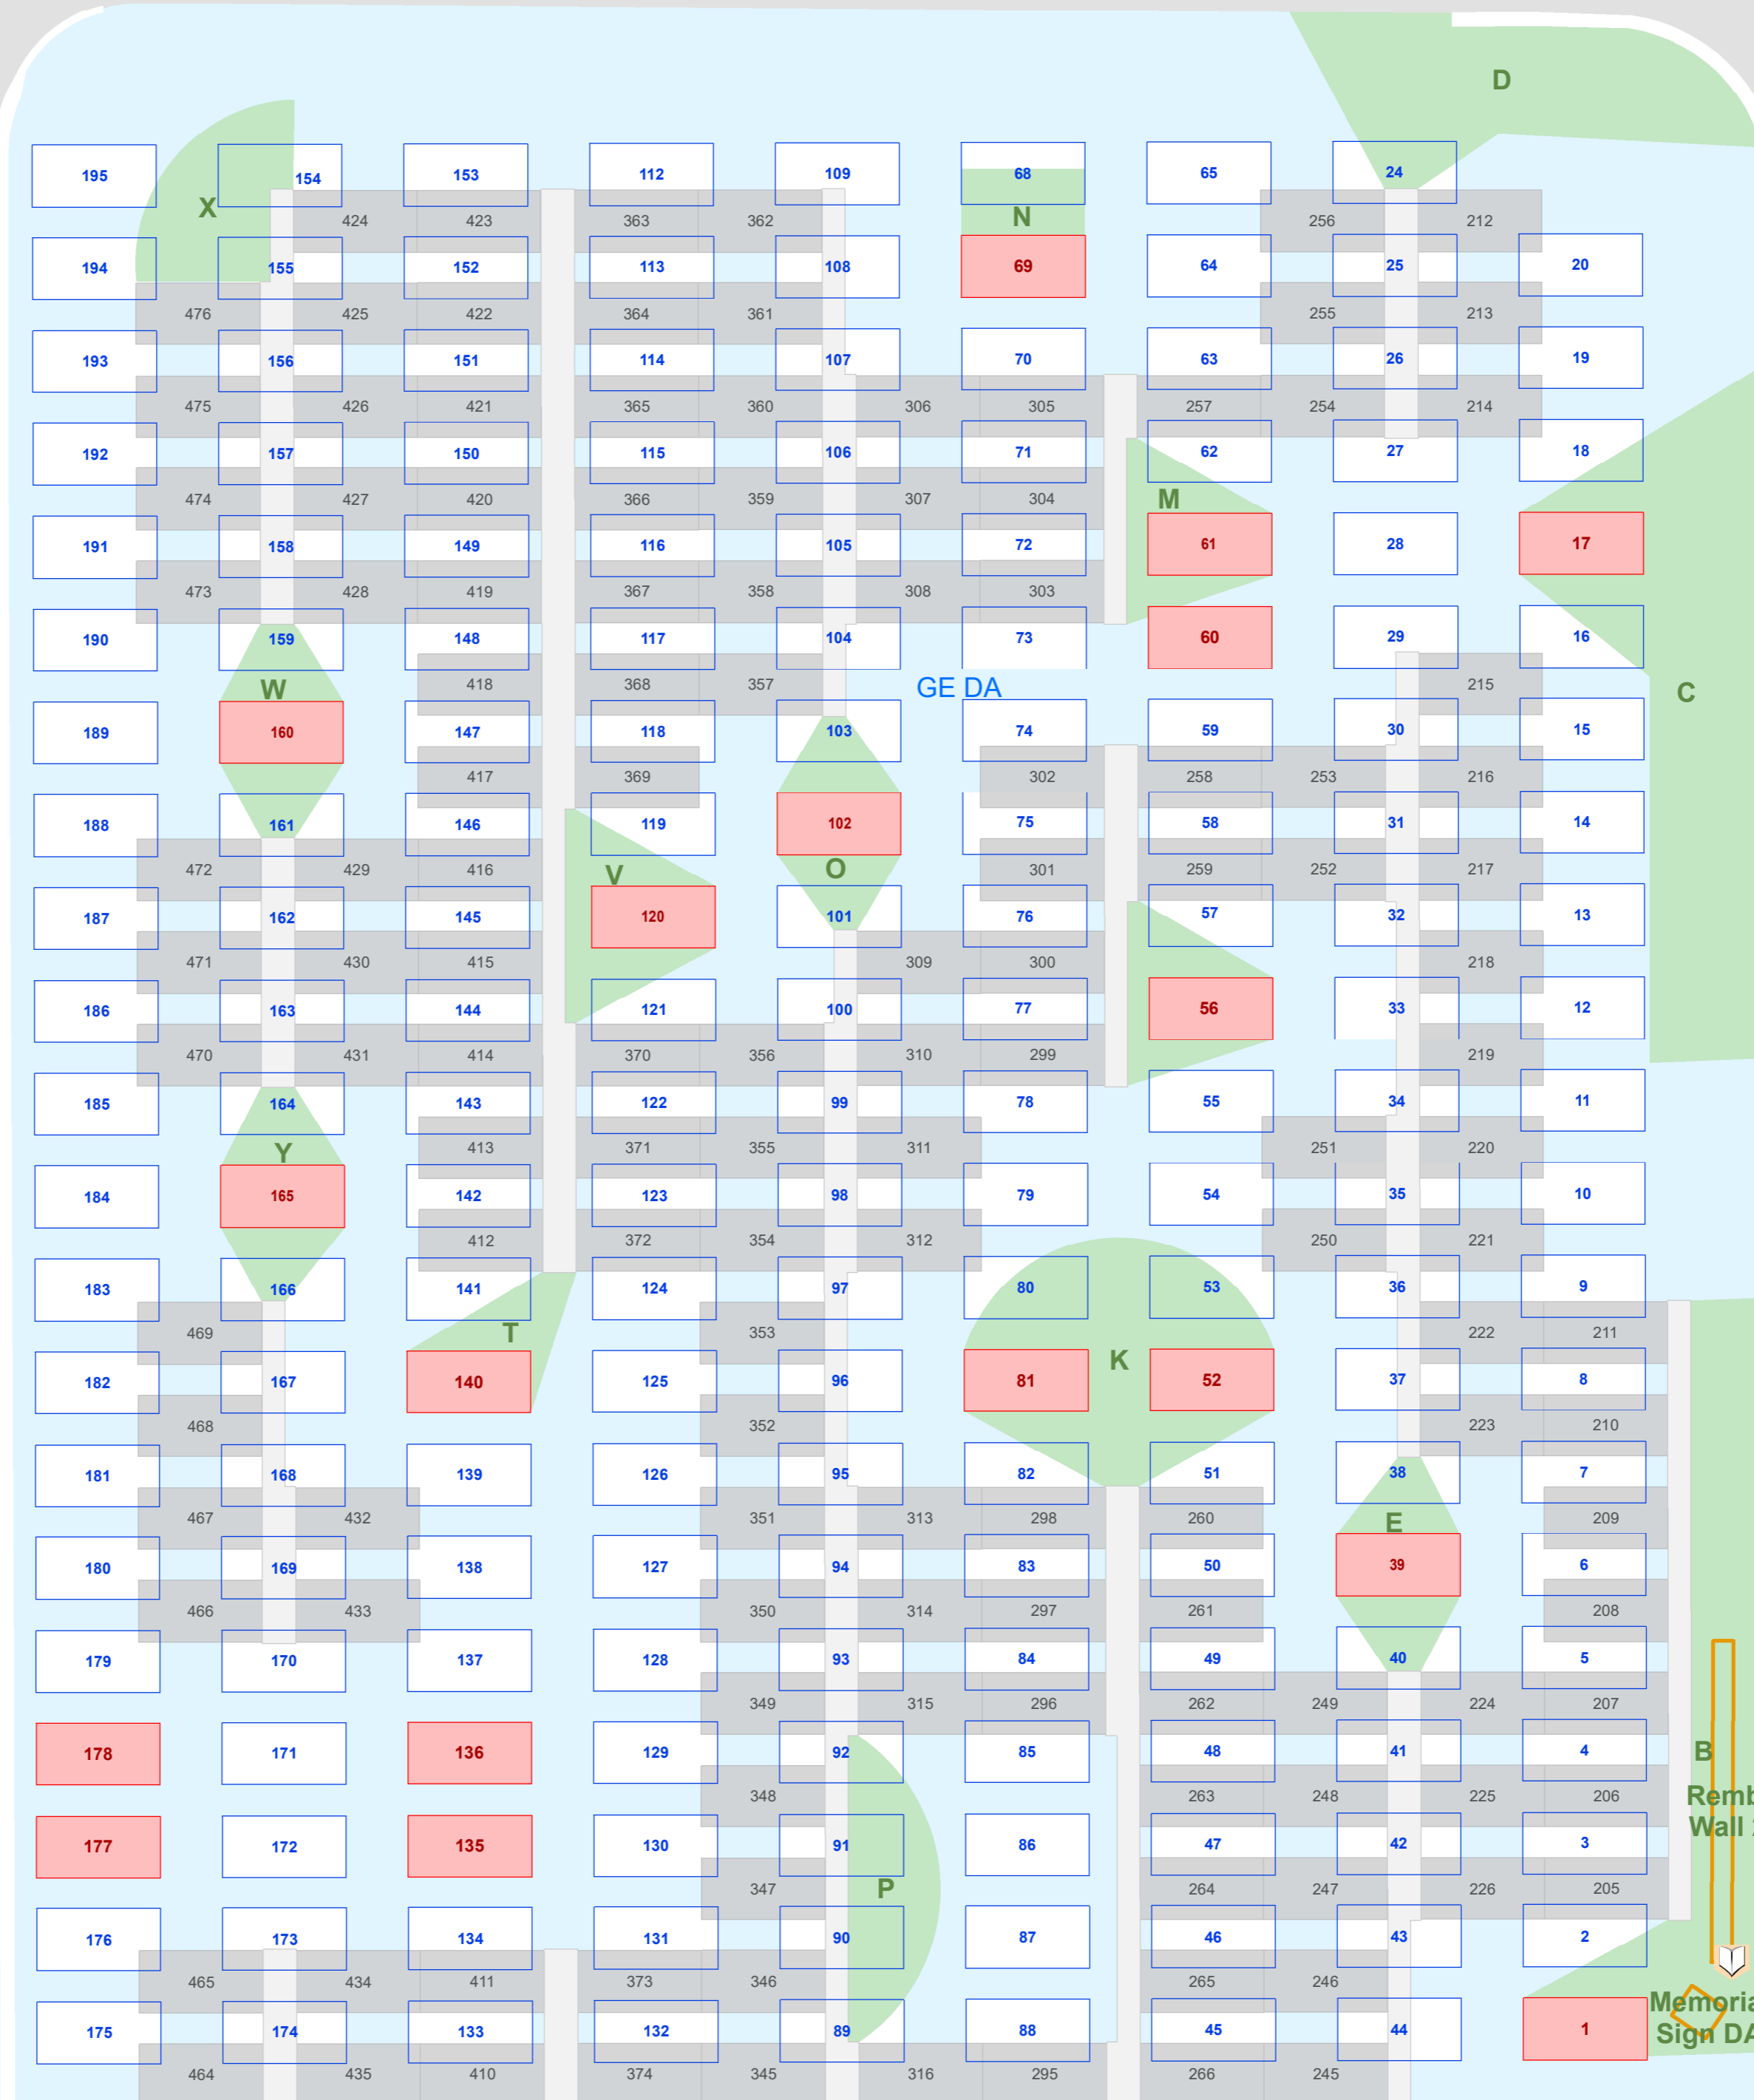

GE LN2

GE LN1

B
Remb.
Wall 2

Memorial
Sign DA